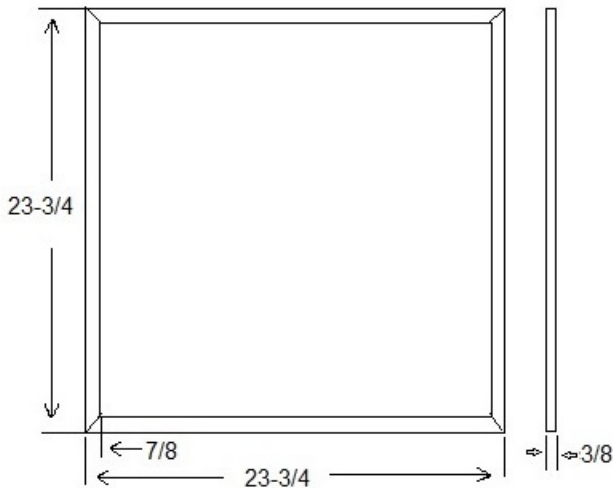

www.rimikon.com

RIM-Panel26-DC

Rimikon 24volt dc LED Light panel

This 603mm x 603mm (24"x24") LED panel is design to sit in a T bar gird installation using extra low voltage wiring .

For indoor use and also dimmable

Part #: RIM-Panel26-DC
Kelvin: 5700-6300K
Input Voltage: 24v dc
QTY leds: 264
Output: 48w
Lumen: 3100
Net weight: 8.1lbs
Product size: WxLxH (23-3/4 x 23-3/4 x 3/8)
Cetifications:

RIM-Panel26-DC