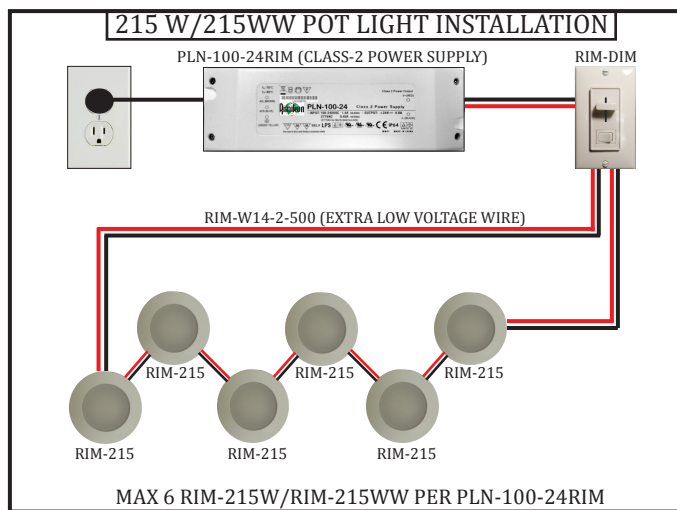

## Extra Low Voltage Class 2 Power Supply

<b>Model</b>		<b>PLN-100-24RIM</b>
<b>Input</b>	Rated Power	AC 100-240V 50/60Hz 100W
<b>Output</b>	Rated Power	DC 24V 4000mA
		UL/CUL Certified, Class 2 device
<b>Dimensions</b>	Unit Size	7.87" x 2.78" x 1.38" - 200mm x 70.5mm x 35mm (LxWxH)
<b>Warranty</b>		1 year replacement