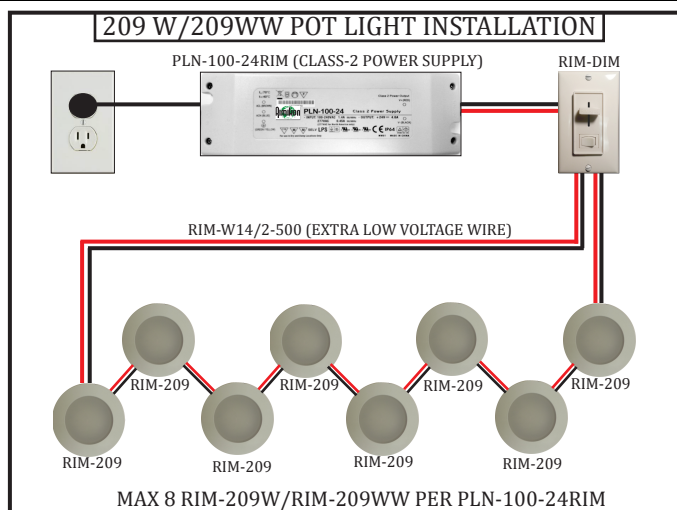

## Extra Low Voltage Class 2 Power Supply

<b>Model</b>		<b>PLN-100-24RIM</b>
<b>Input</b>	Rated Power	AC 100-240V 50/60Hz 100W
<b>Output</b>	Rated Power	DC 24V 4000mA
		UL/CUL Certified, Class 2 device
<b>Dimensions</b>	Unit Size	7.87" x 2.78" x 1.38" - 200mm x 70.5mm x 35mm (LxWxH)
<b>Warranty</b>		1 year replacement